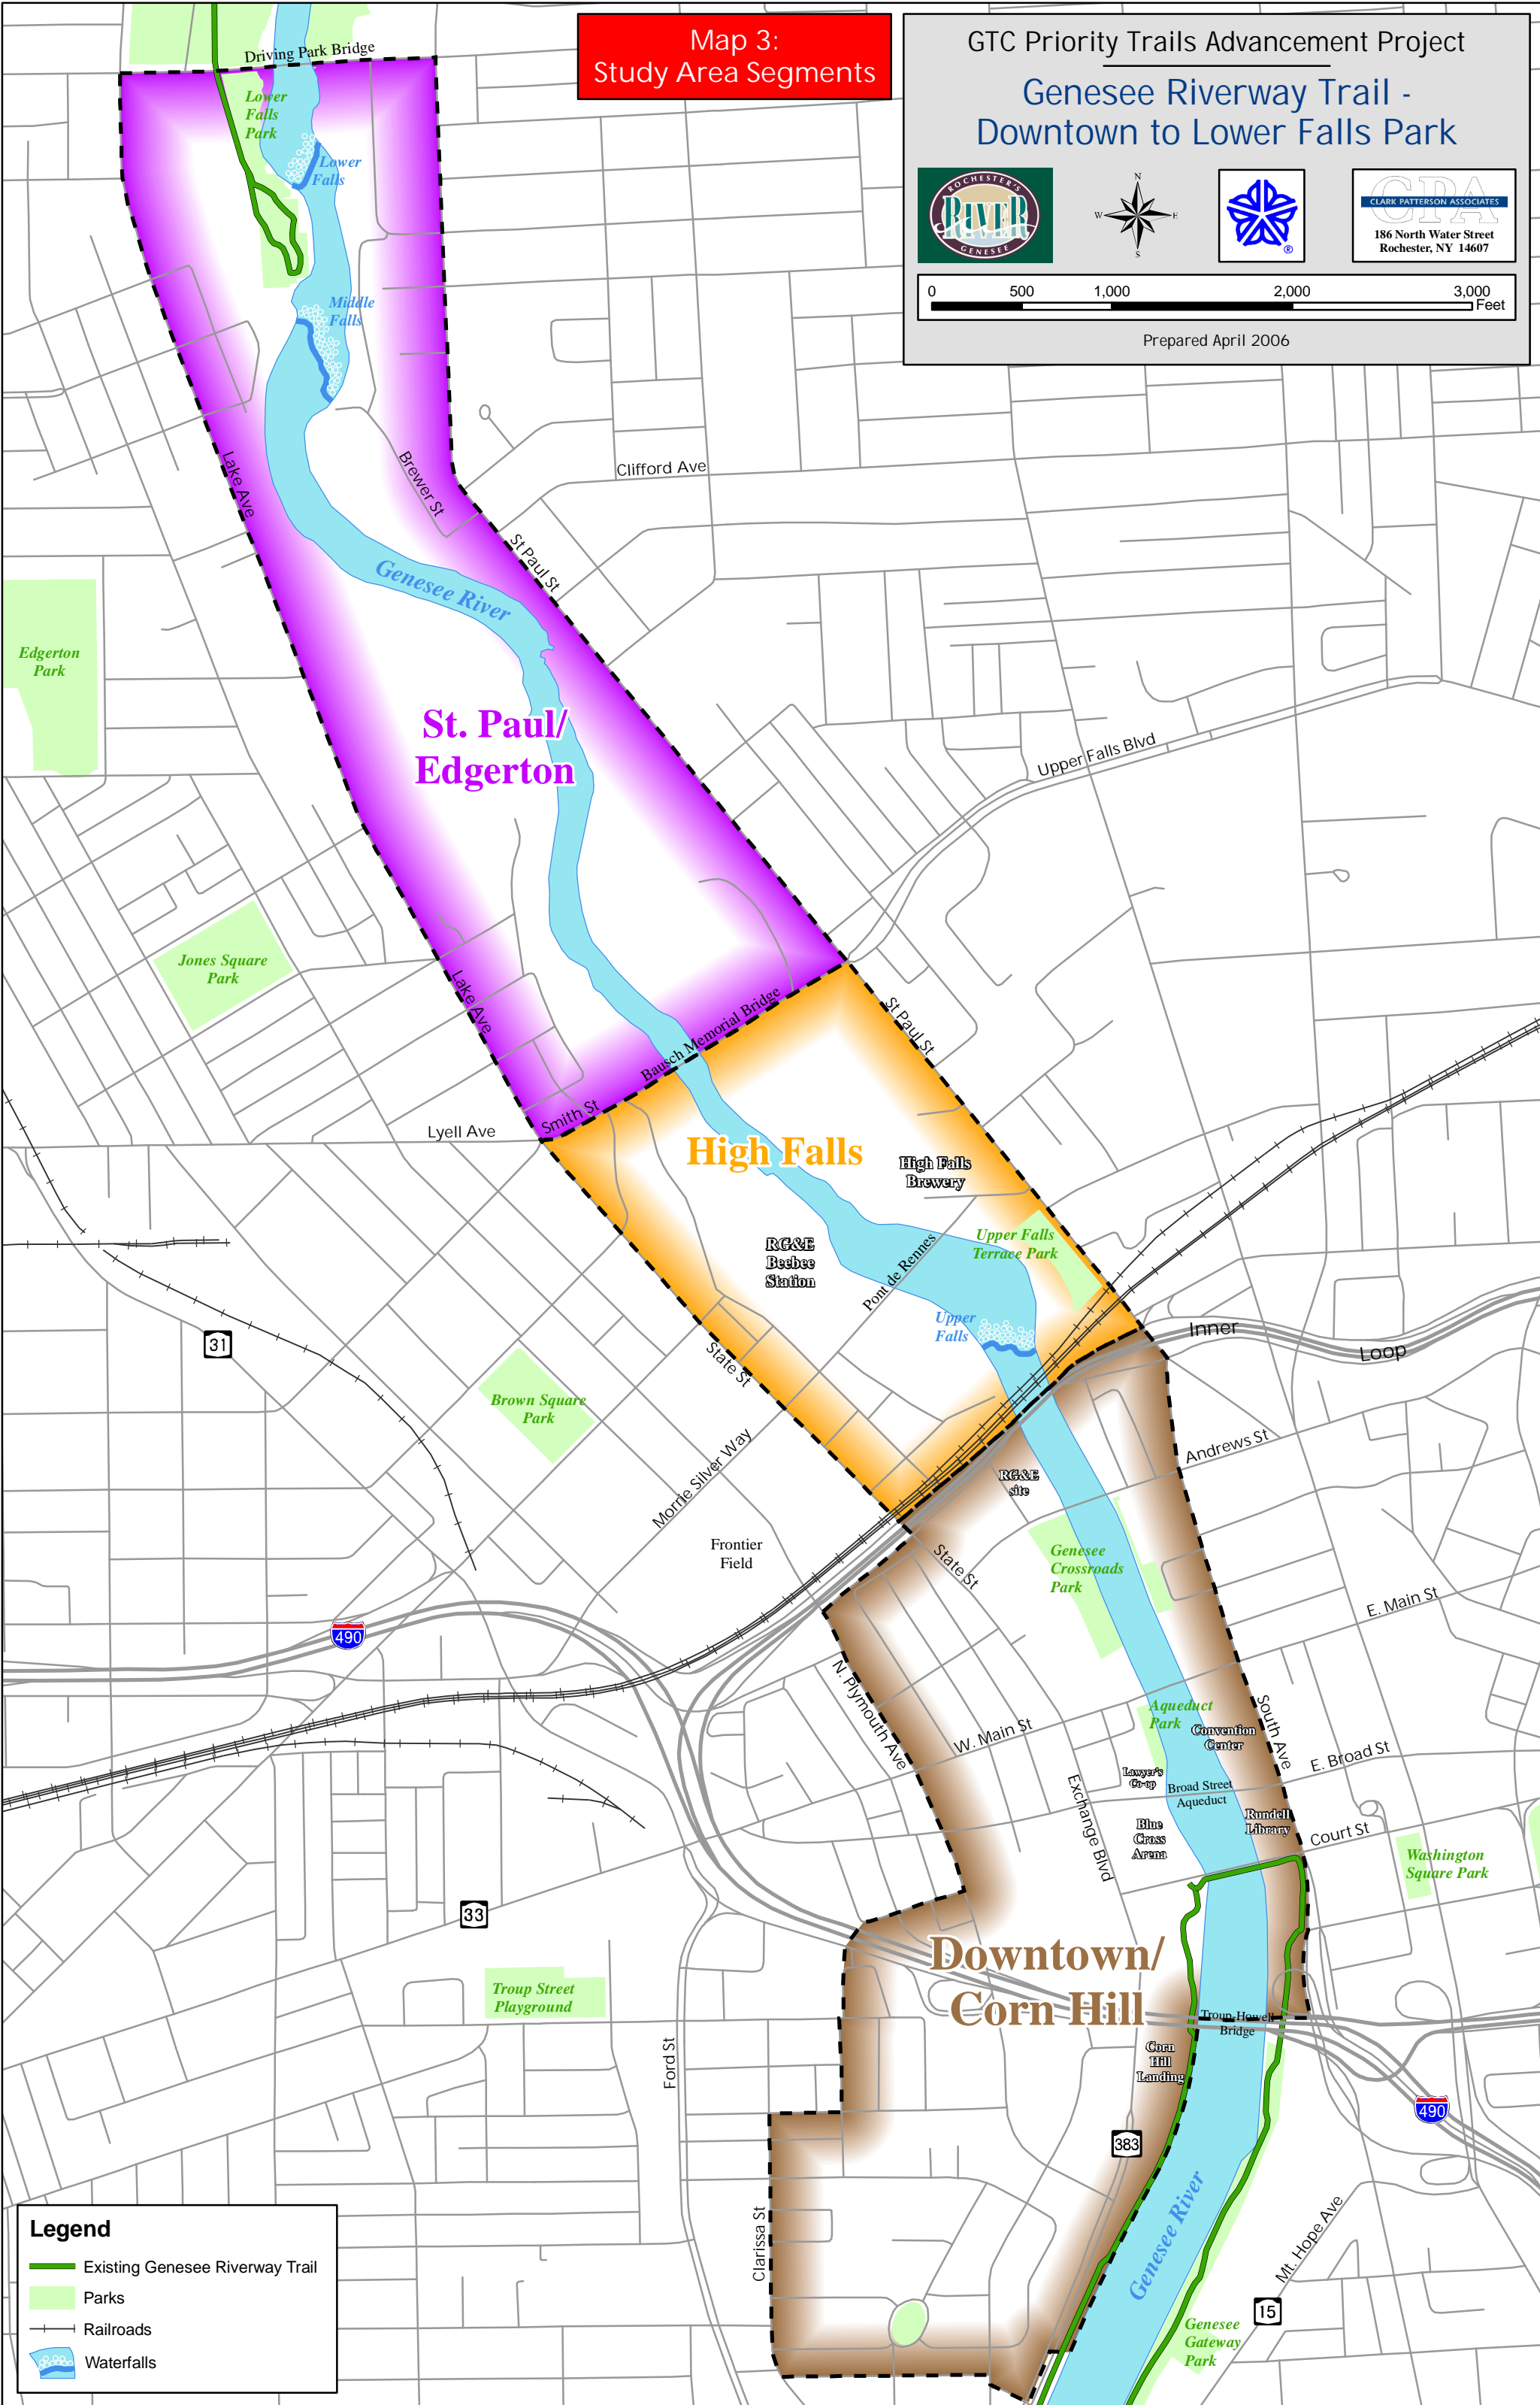

**Map 3:
Study Area Segments**

GTC Priority Trails Advancement Project

**Genesee Riverway Trail -
Downtown to Lower Falls Park**

CPA
CLARK PATTERSON ASSOCIATES
186 North Water Street
Rochester, NY 14607

Prepared April 2006

Legend

- Existing Genesee Riverway Trail
- Parks
- Railroads
- Waterfalls