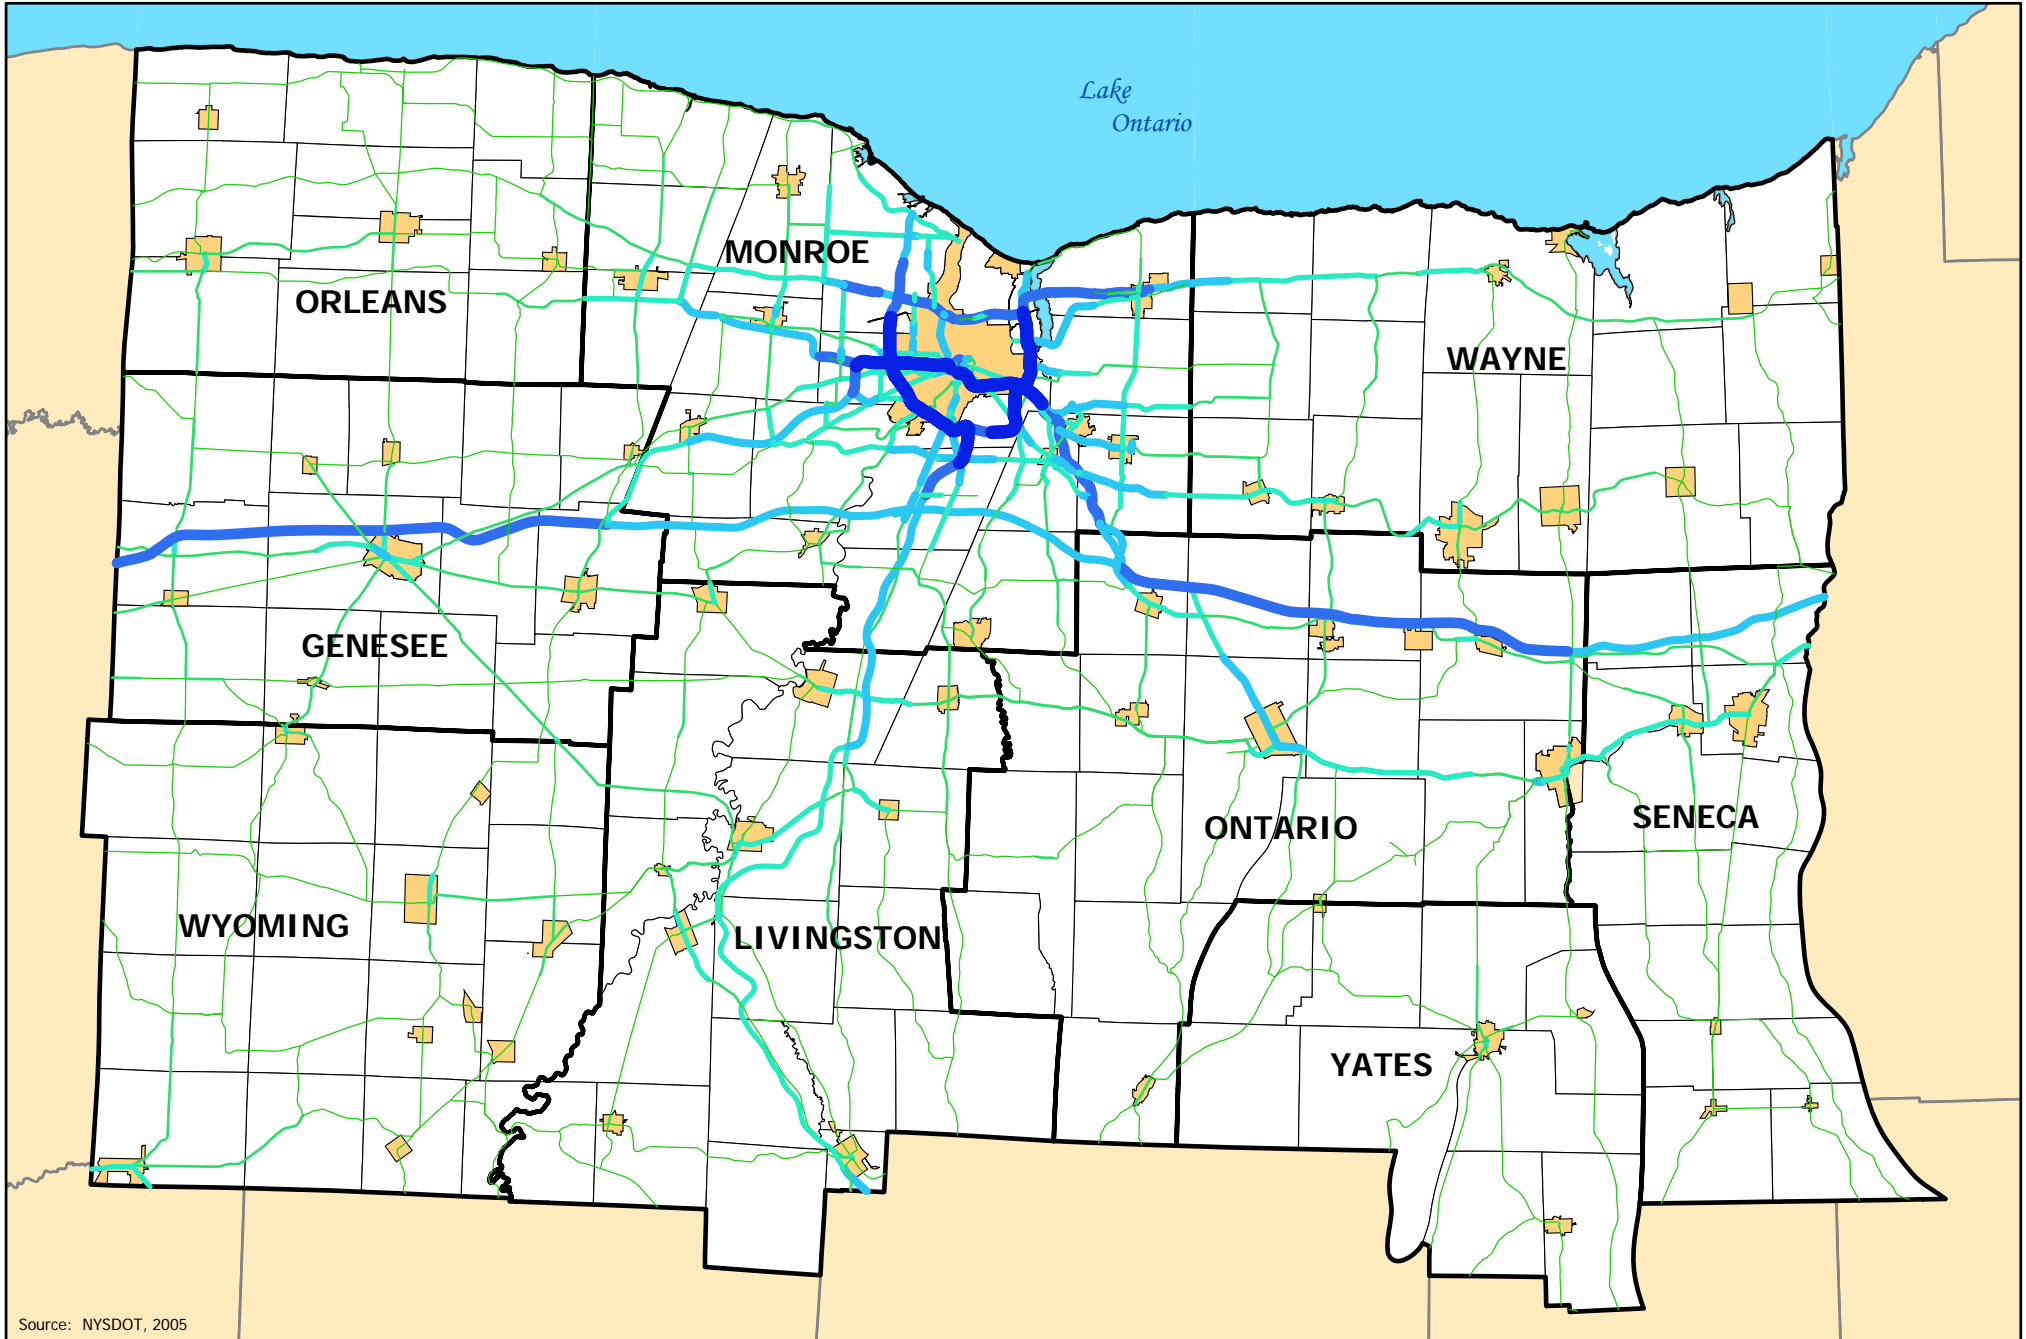

Annual Average Daily Traffic, 2004

Genesee-Finger Lakes Region

Source: NYSDOT, 2005