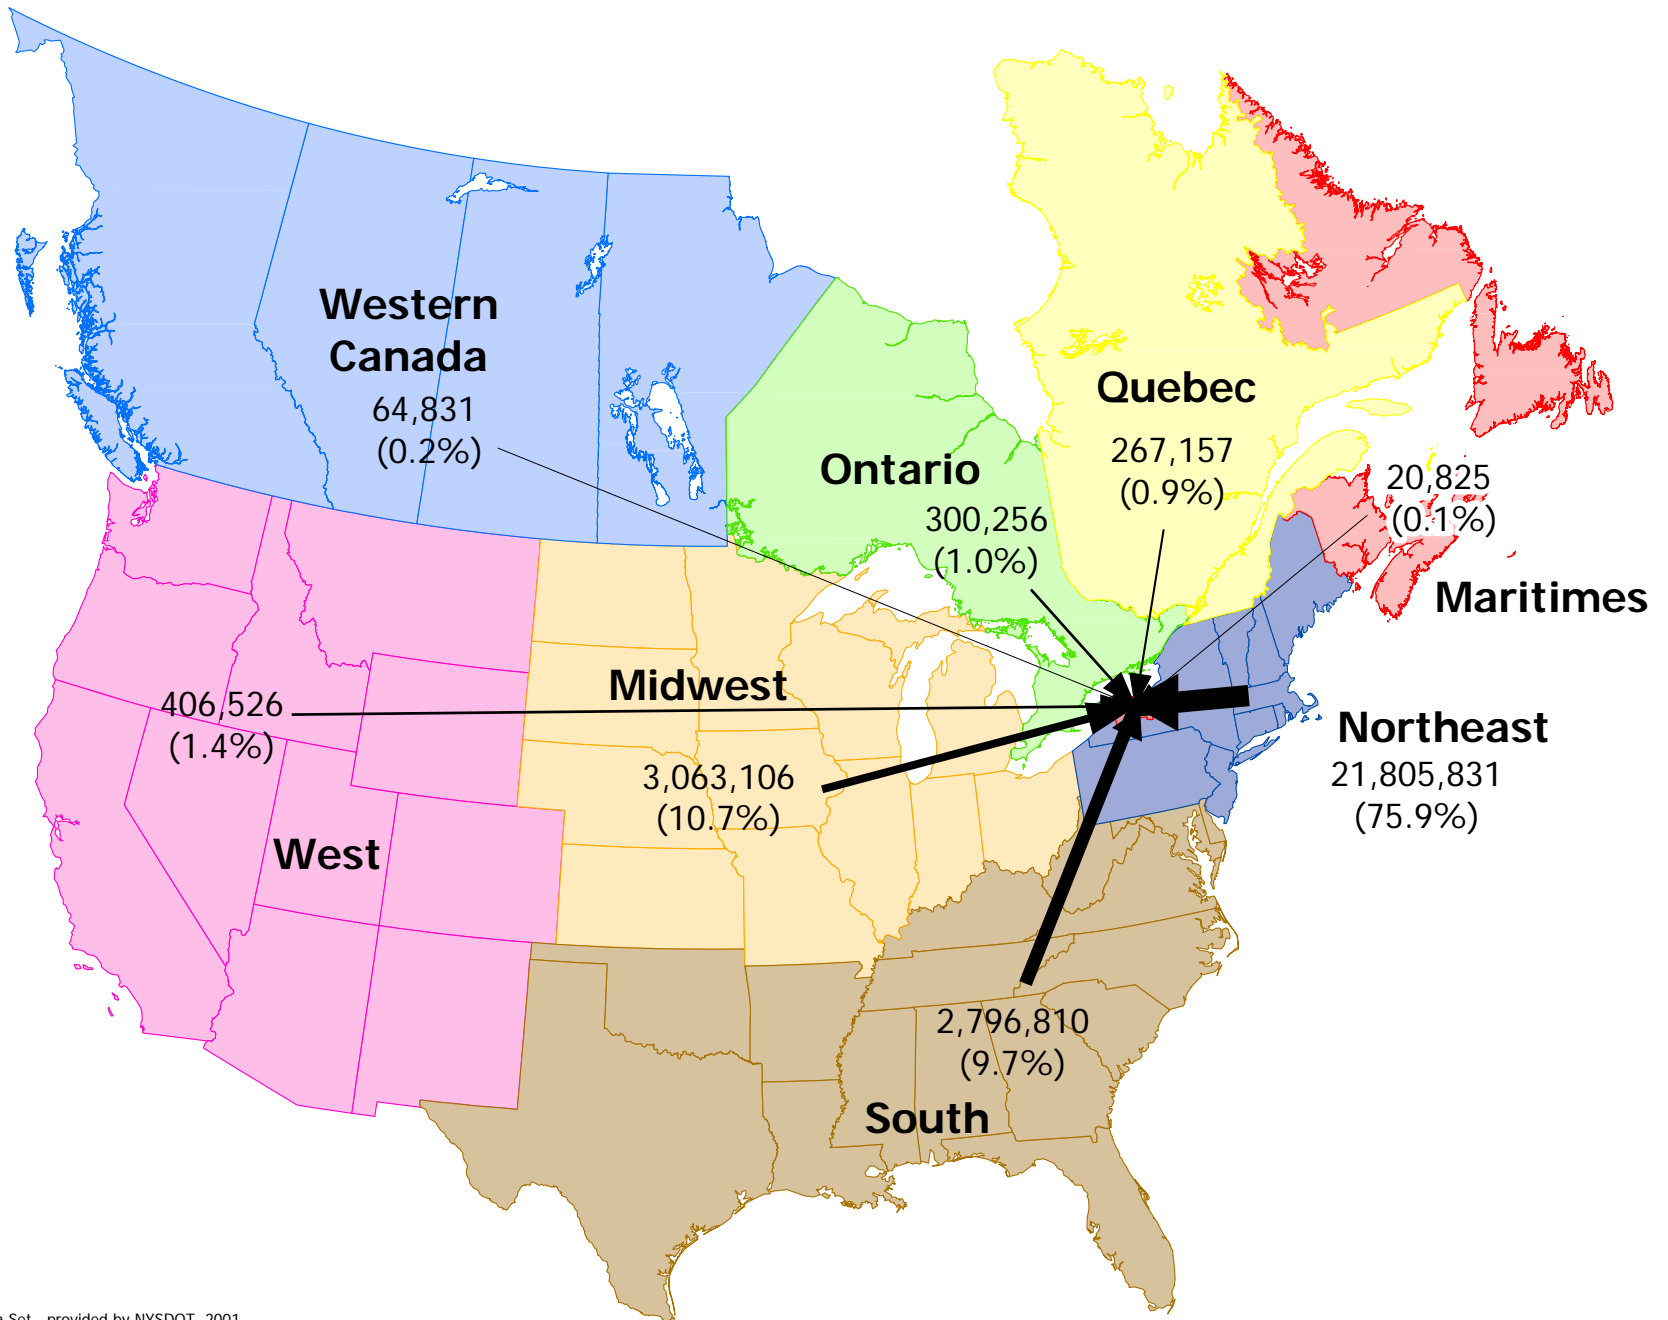

# Inbound Tonnage by Economic Area, 2001

Sources: Reebie Transearch Data Set - provided by NYSDOT, 2001

**GENESEE TRANSPORTATION COUNCIL**

August 2007

50 West Main Street, Suite 8112  
Rochester, NY 14614-1227  
(585) 232-6240  
www.gtcmco.org