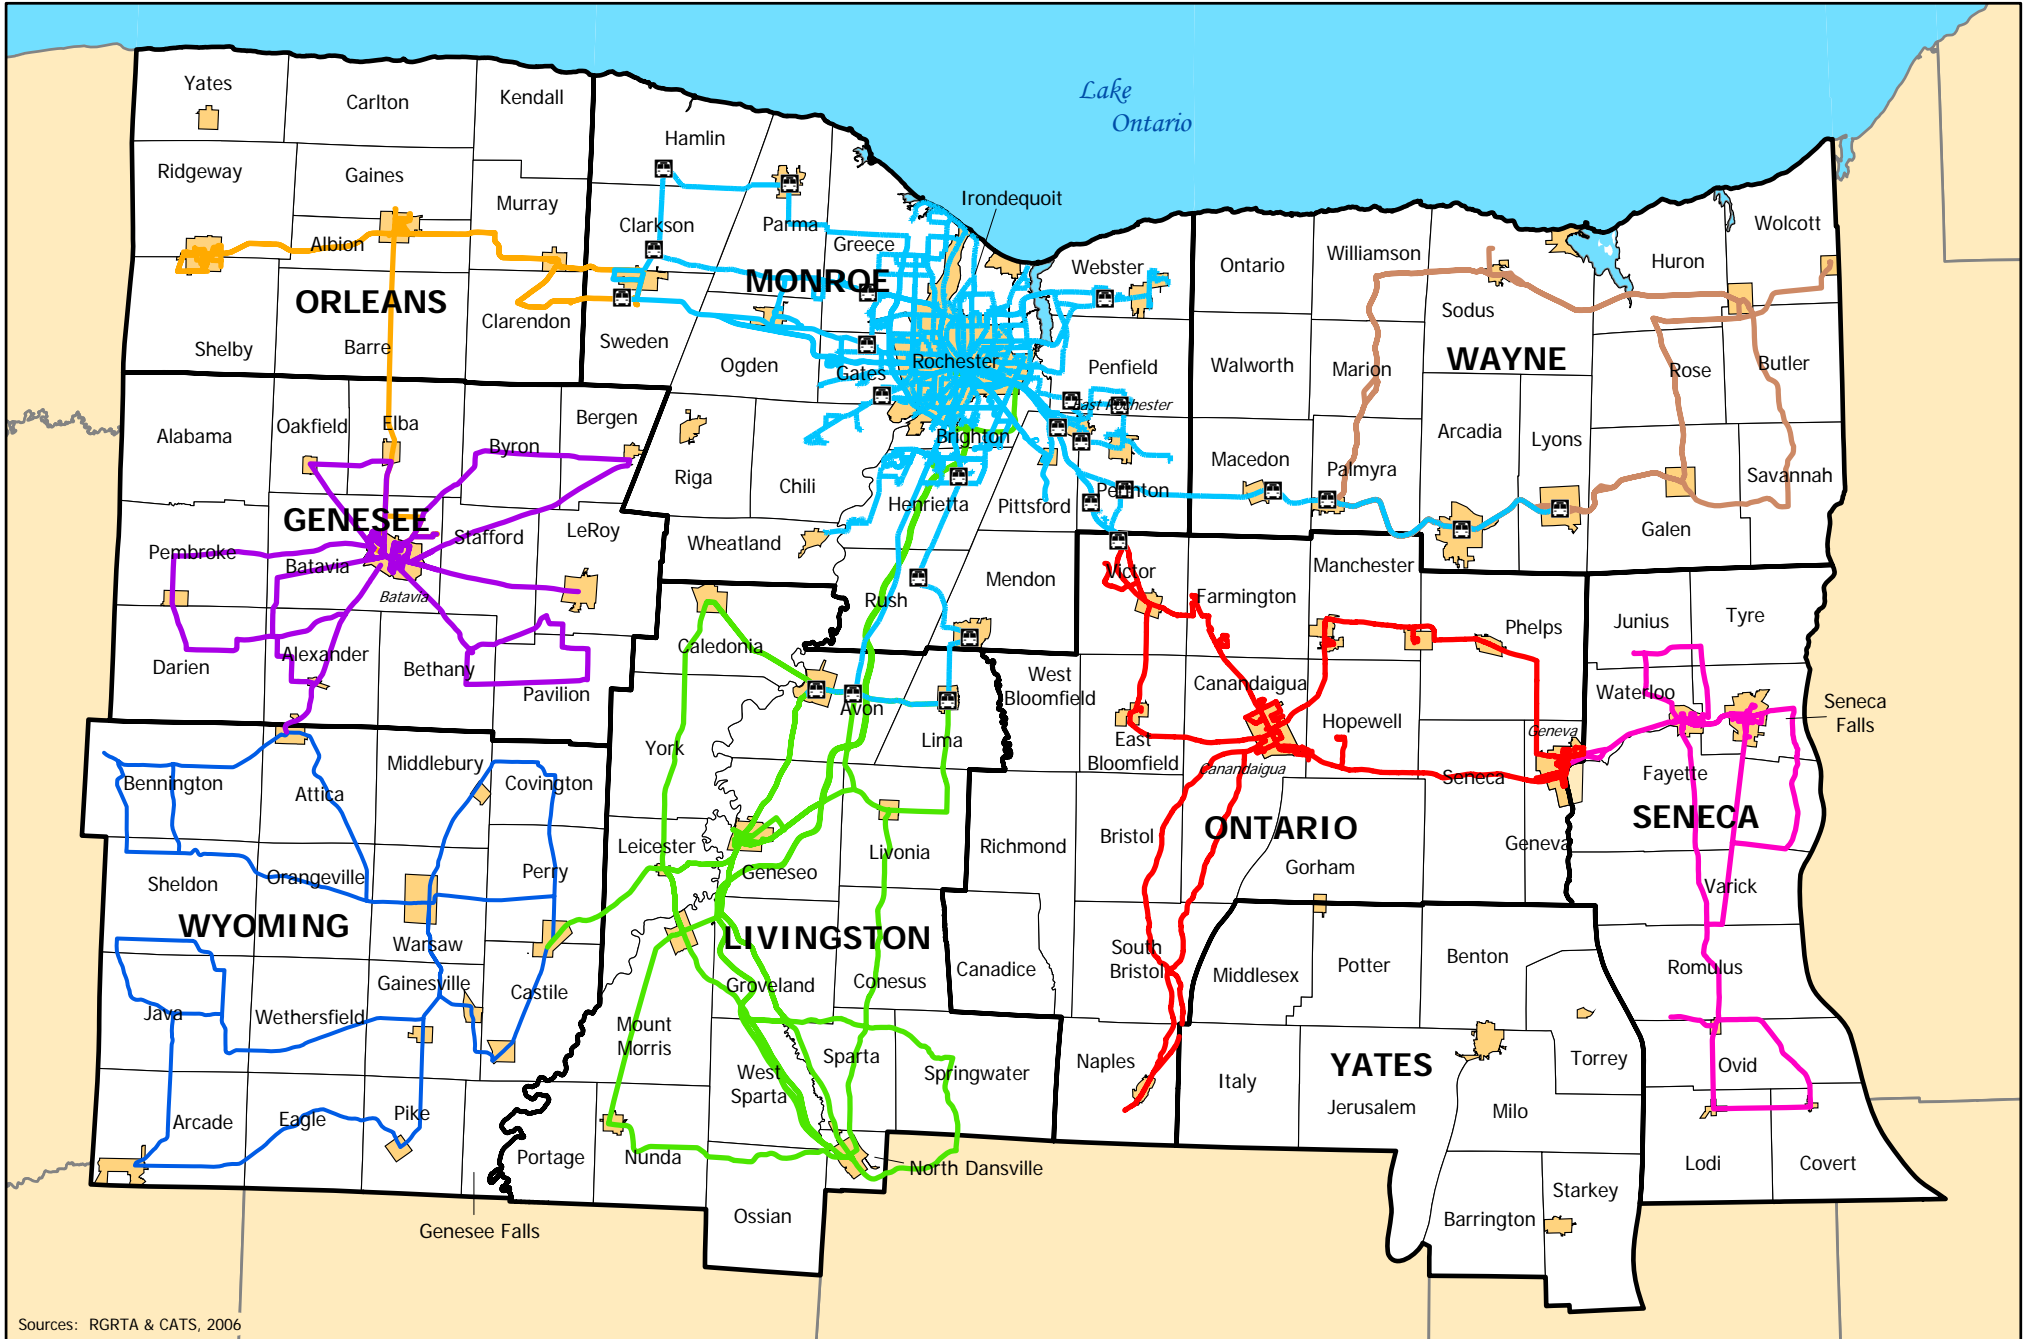

# Public Transportation Routes

## Genesee-Finger Lakes Region

Sources: RGRTA & CATS, 2006

- Park 'N Ride
- BBS Routes
- LATS Routes
- RTS Routes
- WATS Routes
- CATS Routes
- OTS Routes
- STS Routes
- WYTS Routes

**GENESEE TRANSPORTATION COUNCIL**  
August 2007