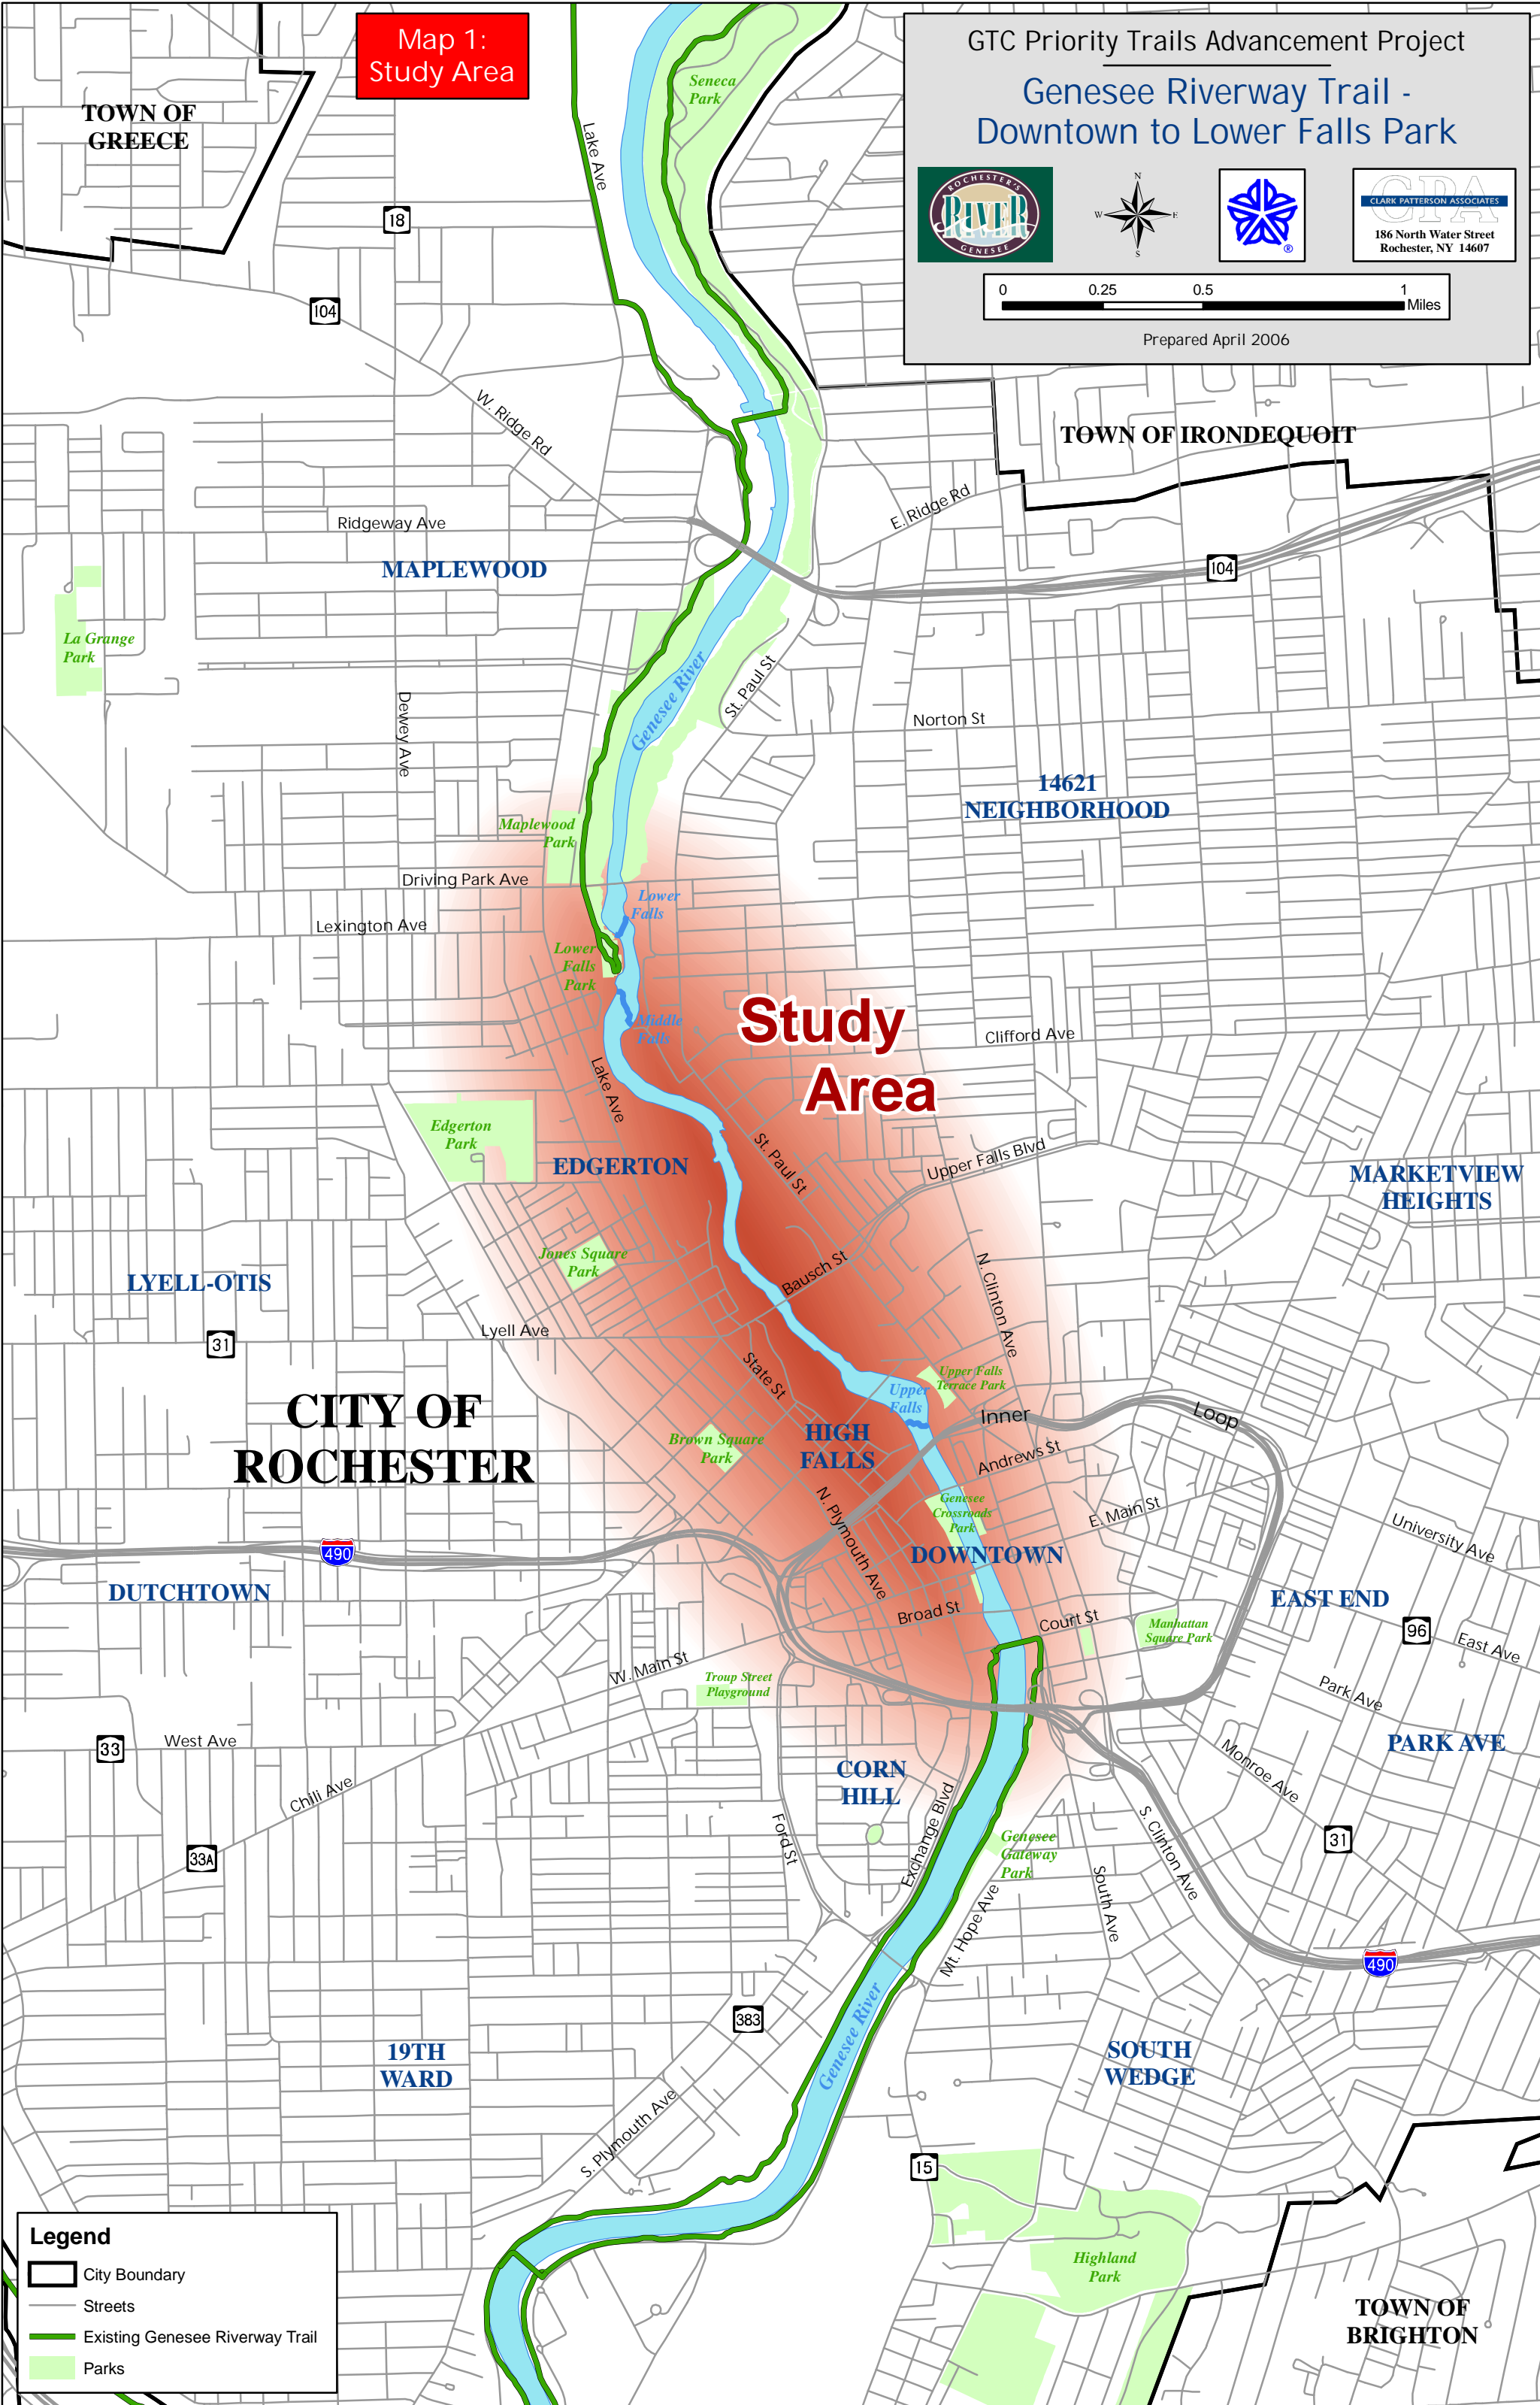

Map 1:  
Study Area

GTC Priority Trails Advancement Project  
Genesee Riverway Trail -  
Downtown to Lower Falls Park

0 0.25 0.5 1 Miles

Prepared April 2006

**Legend**

- City Boundary
- Streets
- Existing Genesee Riverway Trail
- Parks