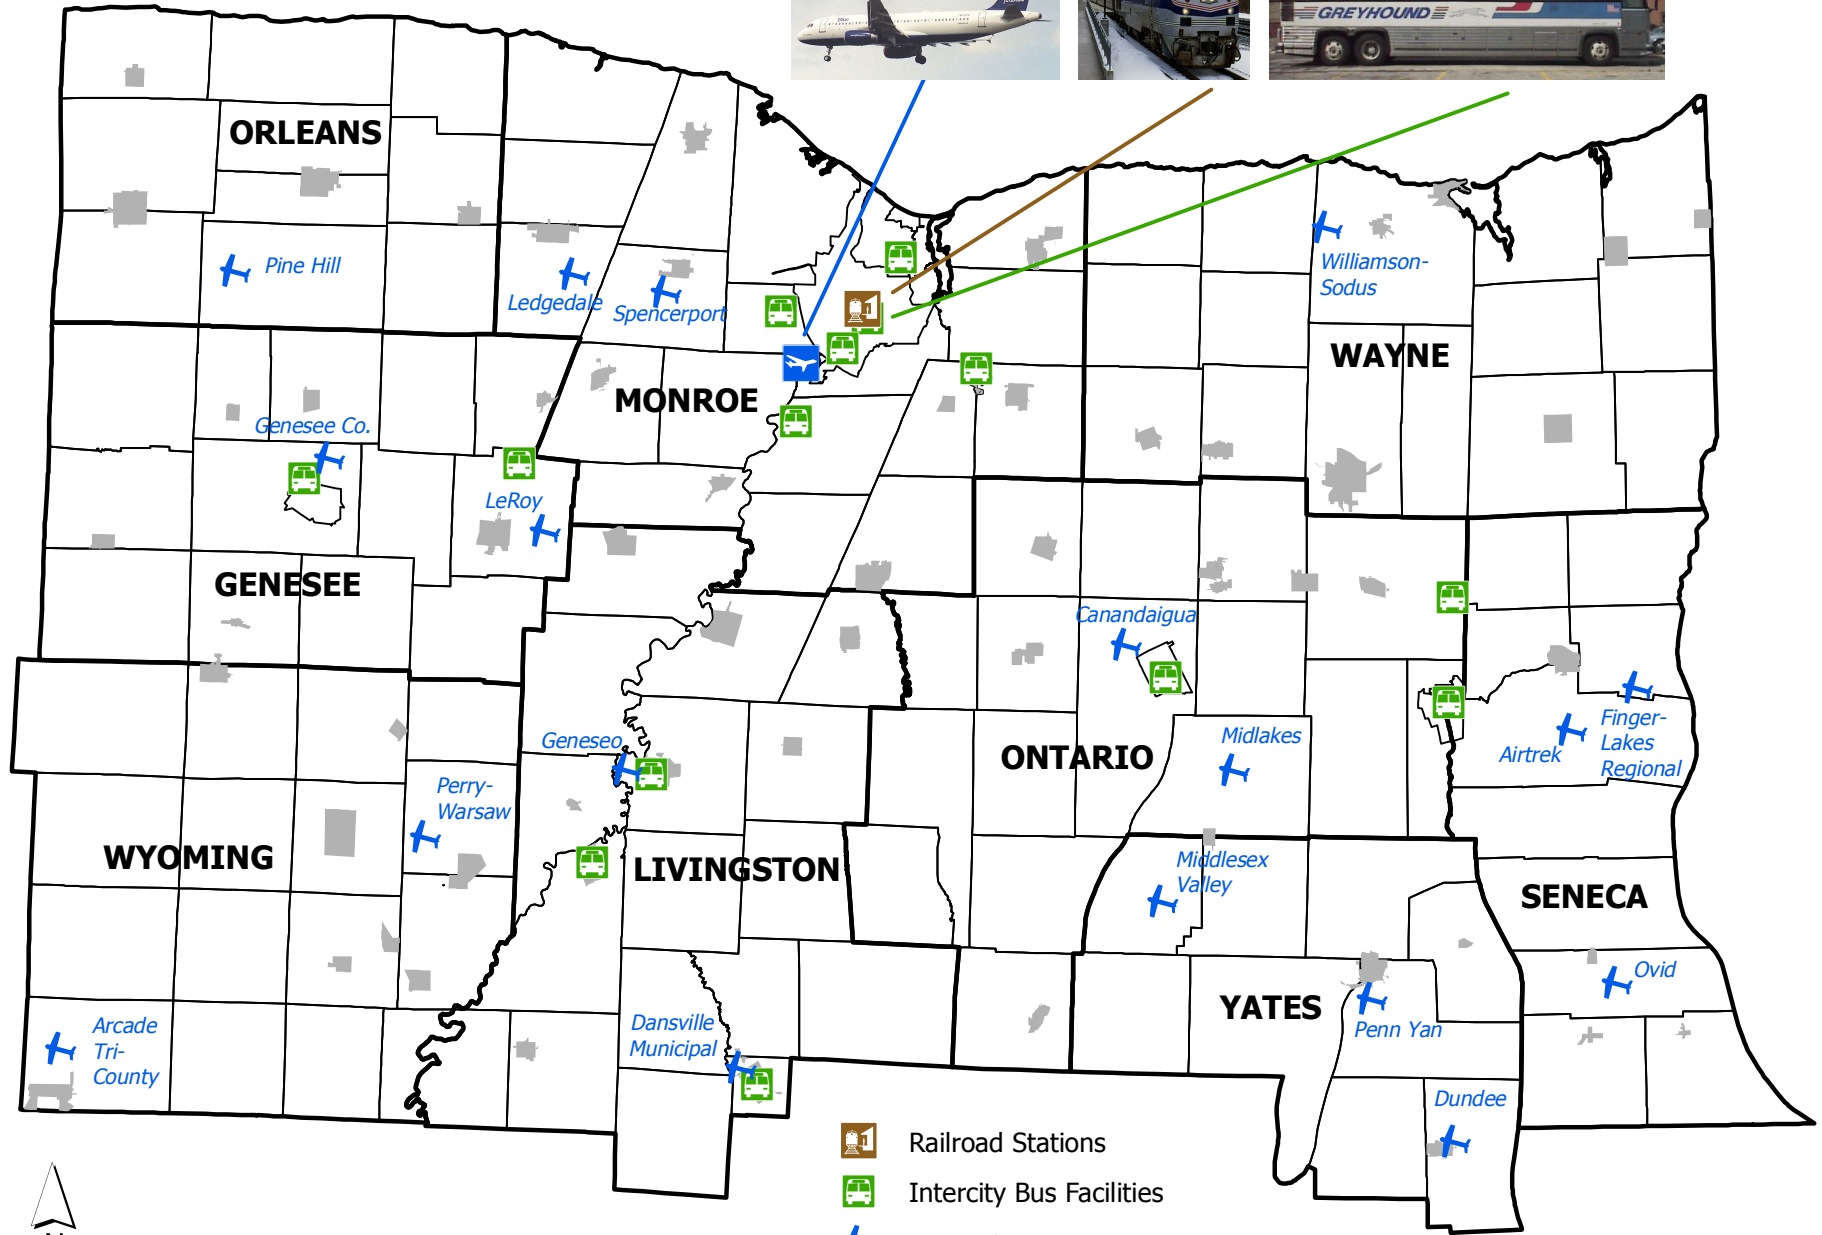

Interregional Transportation Facilities in the Genesee-Finger Lakes Region

-  Railroad Stations
-  Intercity Bus Facilities
-  General Aviation Airports
-  Greater Rochester International Airport

Sources:
 NYS Department of Transportation, 2015
 NYS GIS Program Office, 2015